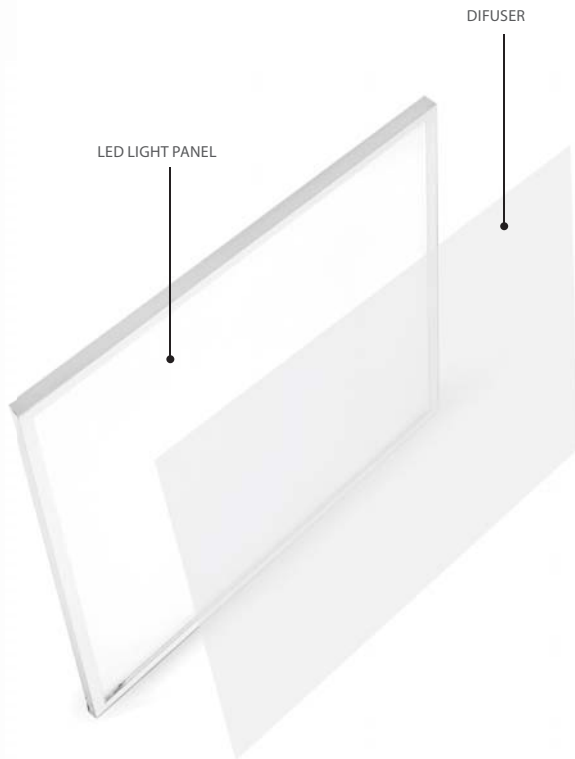

## FOR ALL FIXTURE APPLICATIONS

- Optical grade acrylic 97% light transmission
- Glass polished edges
- LightWeb™ algorithmic three-dimensionally etched light pipes for even light distribution (+/- 5% lux variance corner to center regardless of panel size)
- Maximum size: 120" x 78" or 157" x 65"
- Minimum size: 1" x 2"
- Shapes available: Any flat panel shape including circles, oval, triangles, channel letters etc.
- Thickness: 3/16" to 1/2" depending upon sheet size and frame choice
- ANSI binned LEDs from tier 1 suppliers
- CRI: >80
- CRT available: 2700 to 5300K
- Industrial Mil Pearlescent Heat Bonded Reflective Backing Material
- Moisture Resistant Foil Backed Framing Tape
- Input Voltage: 100v to 480v (Plug-In or Hardwire)
- Output Voltage: 12V or 24V, depending upon sheet size and power selection (Concealable Low Voltage Wiring)
- Dimmable (hardwired MLV, 0-10V, or remote control plug in)
- UL approved
- Hospital and MRI Safe
- Field Serviceable
- Damp Location Approved

• LIGHT CRYSTAL FRAME MICRODOT DETAIL

• LIGHT CRYSTAL PANEL

• LIGHT CRYSTAL FRAME

## FOR ALL FIXTURE APPLICATIONS

- High Power Light Output  
for maximum panel size of 10 ft. x 5 ft.:  
5W/linear ft., 360 lumens/ft.
- High Power Plus Light Output  
for all panels over 10 ft. x 5 ft.:  
10W/linear ft., 720 lumens/ft.
- RGB: red, green, blue color changing
- Color Shifting: 2700K to 5300K
- Single or Dual Sided Illumination
- Special Purpose Frames & Enclosures
  - a. Aluminum Protective Finish Frames
  - b. Aluminum Snap Frames removable for changing media material
  - c. Full Panel Acrylic Overlay Frames
  - d. Full Panel Glass Cover with Magnetic Removal Frame
  - e. Full Panel Slim Frame
- Multiple Panel Mounting Options
  - a. Z Clips
  - b. Stand Offs
  - c. Pre-Drilled (all are drillable on site)
  - f. Key-Hole Frames
  - g. Mirror Clips
  - h. Pendant Cable Mounts
- USB 5V Power System available  
(max panel size 40" x 40")
- Low Voltage Panel Connector Black Wire Available in White